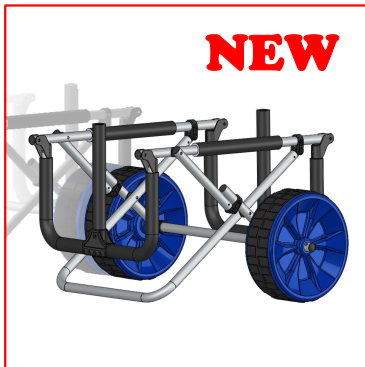

SKU No.	Spec.	Qty./Ctn.(pcs)	Meas.(cm)	G.W./N.W.(kgs)
PBX02001	Double Paddle Board Trolley/stands	1	41/16/54CM	4.8/4.2
Frame Material:	Aluminum φ30x2 25x25x1.5	Max. Payload:	90KGS/200LBS	
Surface Treatment:	Anodized Powder Coating	Wheel Option:	Pneumatic Wheel PU Foam Wheel Beach Balloon Wheel	
Padding Choice:	NBR	Size unfolding:	65x60x50